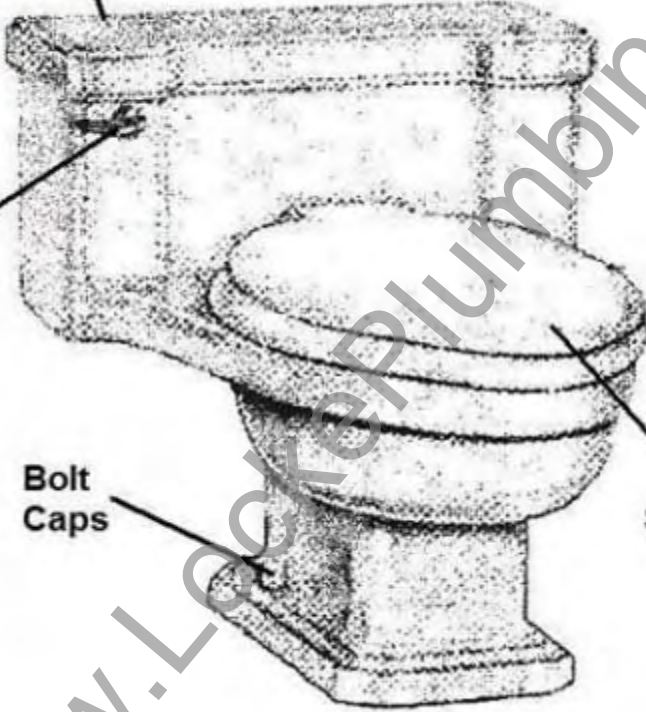

*American Standard*

**ONE-PIECE TOILET  
MODEL NUMBER**

**2000**

Fill Valve

Trip Lever

Bolt Caps

Seat

Flush Valve  
Must Be The  
Same Type As  
The Old Unit

Trip Lever Chrome	73439-0200
Bolt Caps (select color)	34783-XXX
Fill Valve	3137-1550
Tilt Style Flush Valve	47086-0070A
Canister Style Flush Valve	Curtain 50
Toilet Seat	Locke Plumbing

[Click Here To See All Parts At Once To Fit This Model](#)