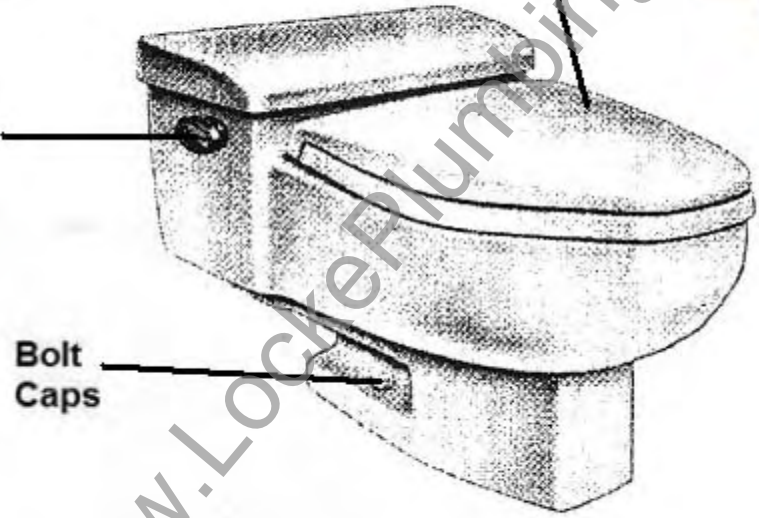

American Standard

**ONE-PIECE TOILET
MODEL NUMBER**

2002 Non-Ventaway

Fill Valve

Paddle

Backflow

Seat

Trip Lever

Bolt Caps

47049-0700

Flush Valve

Bolt Caps (select color)	34783-XXX
Backflow Preventer	738051-0070A
Fill Valve	N3045L
Trip Lever Chrome	33611-0020A
Flush Valve	47049-0700
Seat	LC212
Paddle For Backflow	33409-0070A