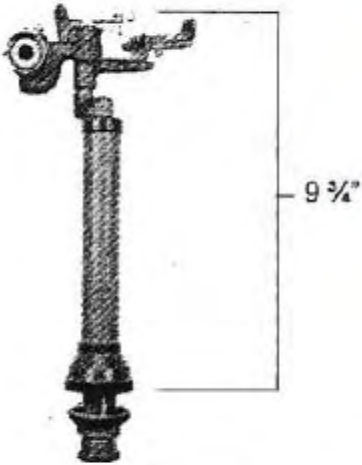

American Standard

**ONE-PIECE TOILET
MODEL NUMBER**

2002 Non-Ventaway

Fill Valve

Paddle

Backflow

Seat

Trip Lever

Bolt Caps

47049-0700

Flush Valve

Bolt Caps (select color)	34783-XXX
Backflow Preventer	738051-0070A
Fill Valve	N3045L
Trip Lever Chrome	33611-0020A
Flush Valve	47049-0700
Seat	LC212
Paddle For Backflow	33409-0070A