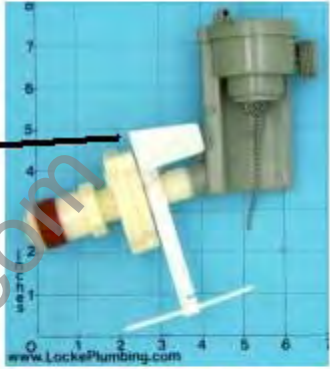

American Standard

**ONE-PIECE TOILET
MODEL NUMBER**

2002 Non-Ventaway

Fill Valve

Paddle

Backflow

Seat

Trip Lever

Bolt Caps

47049-0700

Flush Valve

Bolt Caps (select color)	34783-XXX
Backflow Preventer	738051-0070A
Fill Valve	N3045L
Trip Lever Chrome	33611-0020A
Flush Valve	47049-0700
Seat	LC212
Paddle For Backflow	33409-0070A