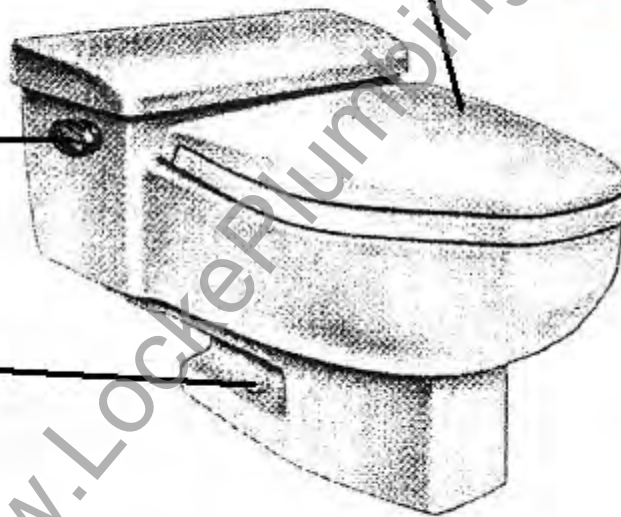

American Standard

**Luxor One Piece Toilet
MODEL NUMBER**

2002 Ventaway

Fill Valve

9 3/4"

Vent-Away

Paddle

Backflow

Trip Lever

Seat

Bolt Caps

47049-0700

Flush Valve

Bolt Caps (select color)	34783-XXX
Backflow Preventer	738050-0070A
Fill Valve	N3045LV
Vent-Away Assembly	738049-0070A
Trip Lever Chrome	33628-0020A
Flush Valve	47049-0700
Seat	LC212
Paddle For Backflow	33409-0070A