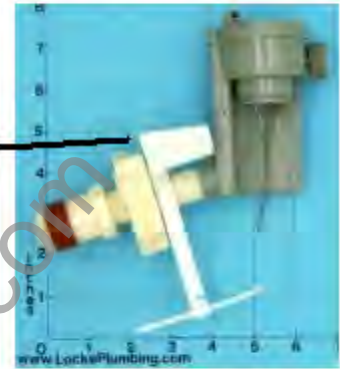

American Standard

**Luxor One Piece Toilet
MODEL NUMBER**

2002 Ventaway

Fill Valve

9 3/4"

Vent-Away

Paddle

Backflow

Trip Lever

Seat

Bolt Caps

47049-0700

Flush Valve

Bolt Caps (select color)	34783-XXX
Backflow Preventer	738050-0070A
Fill Valve	N3045LV
Vent-Away Assembly	738049-0070A
Trip Lever Chrome	33628-0020A
Flush Valve	47049-0700
Seat	LC212
Paddle For Backflow	33409-0070A