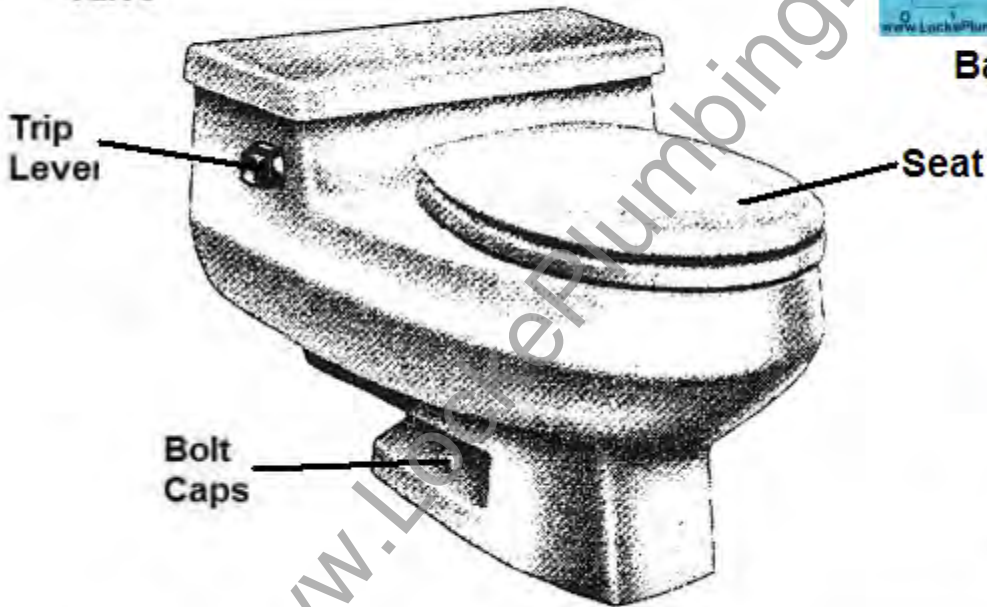

American Standard

**Concord One Piece
MODEL NUMBER**

2004

Fill Valve

Paddle

Backflow

Flush Valve

Bolt Caps (select color)	34783-XXX
Backflow Preventer	738051-0070A
Fill Valve	47136-0070A
Trip Lever Chrome	33650-0300
Flush Valve	47049-0700
Seat	Locke Plumbing
Paddle For Backflow	33409-0070A

[Click Here To See All Parts At Once To Fit This Model](#)