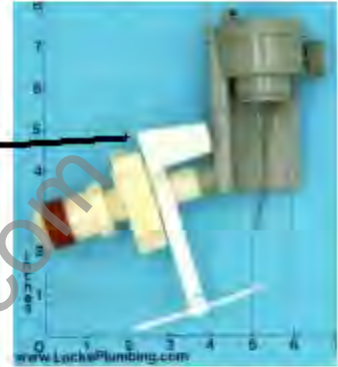

American Standard

**Concord One Piece
MODEL NUMBER**

2004

Fill Valve

Paddle

Backflow

Flush Valve

Bolt Caps (select color)	34783-XXX
Backflow Preventer	738051-0070A
Fill Valve	47136-0070A
Trip Lever Chrome	33650-0300
Flush Valve	47049-0700
Seat	Locke Plumbing
Paddle For Backflow	33409-0070A

[Click Here To See All Parts At Once To Fit This Model](#)