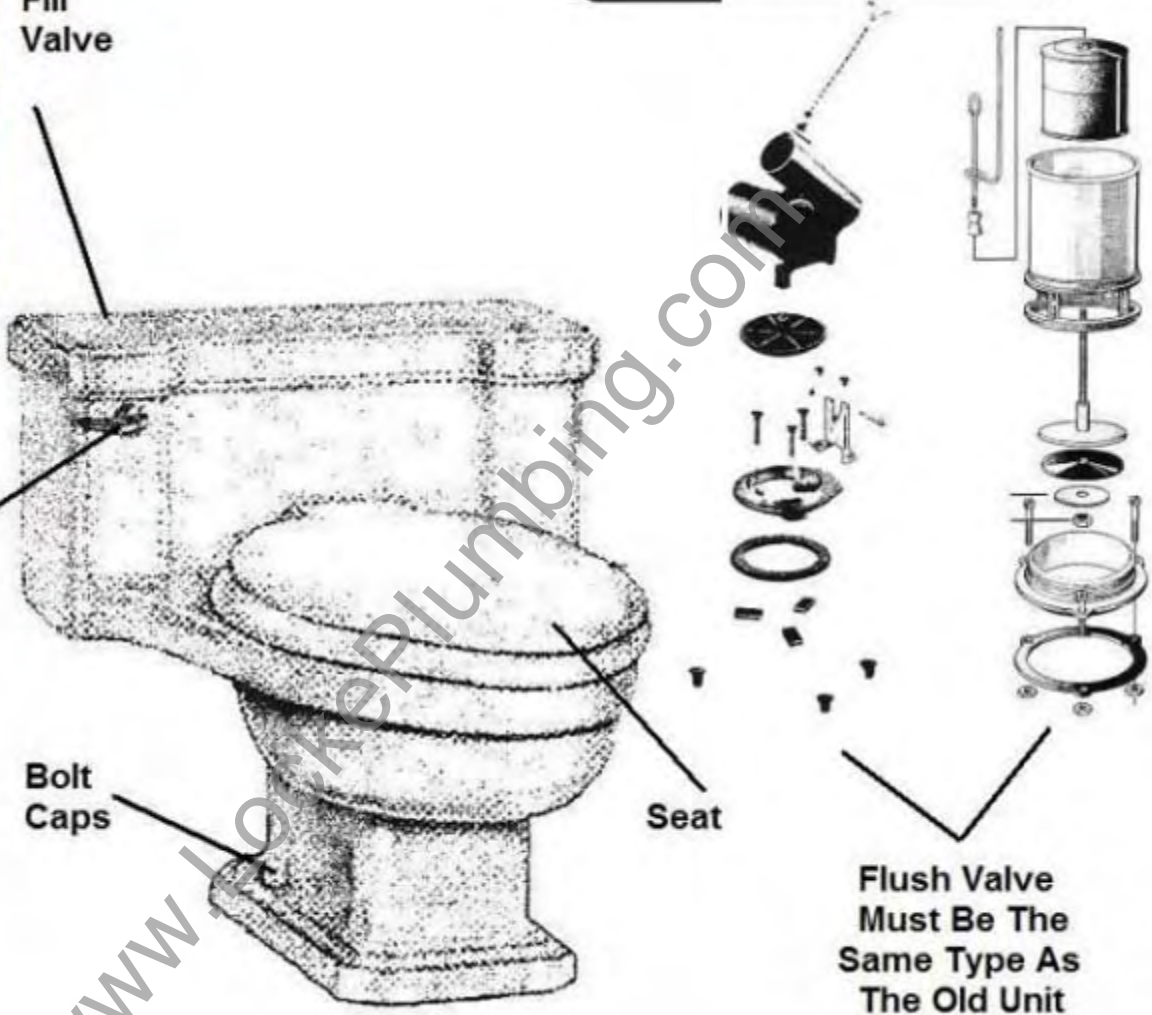

American Standard

**ONE-PIECE TOILET
MODEL NUMBER**

2005

Fill Valve

Trip Lever

Bolt Caps

Seat

Flush Valve
Must Be The
Same Type As
The Old Unit

Trip Lever Chrome	73439-0200
Bolt Caps (select color)	34783-XXX
Fill Valve	3137-1550
Tilt Style Flush Valve	47086-0070A
Canister Style Flush Valve	Curtain 50
Toilet Seat	Locke Plumbing

[Click Here To See All Parts At Once To Fit This Model](#)