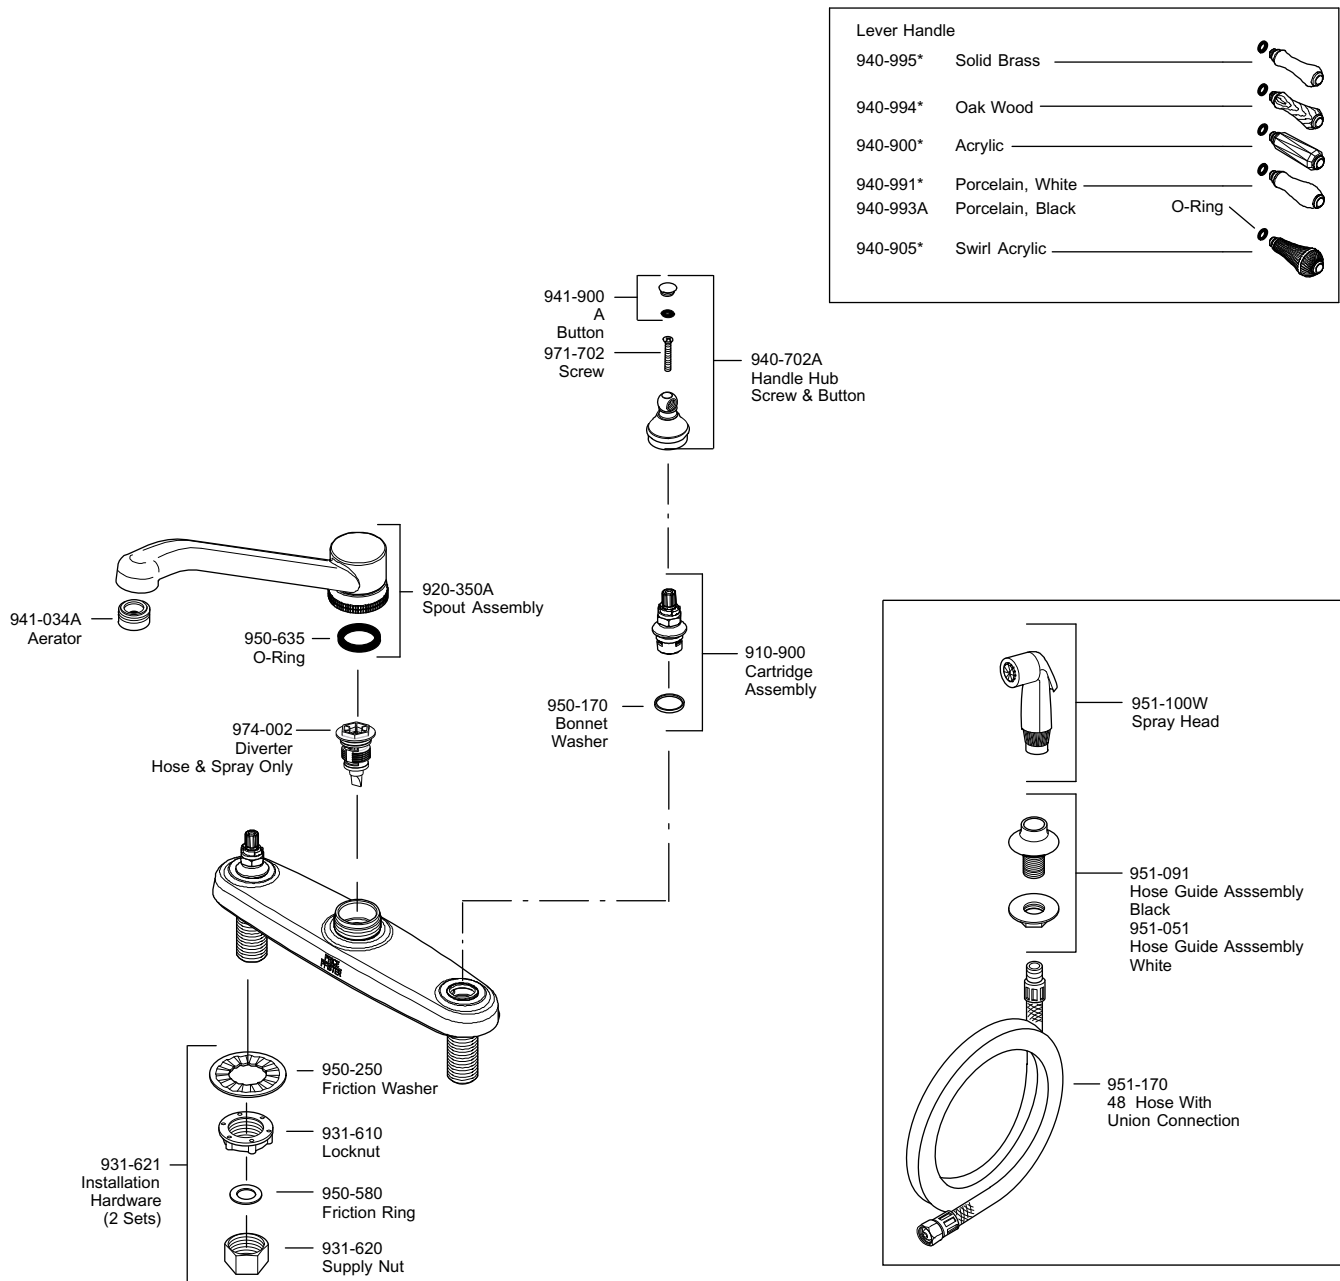

PARTS EXPLOSION

35 Series Two-Handle Kitchen Faucet

FINISHES * Indicates Finish

A Polished Chrome	M Almond	U Rustic Bronze
B Black	N Antique Bronze	V PVD Polished Brass
E Rustic Pewter	P Polished Brass	W White
D PVD Polished Nickel	Q Satin Brass	Y Tuscan Bronze
J PVD Brushed Nickel	R Copper	Z Oil-Rubbed Bronze
K Satin Nickel	S Stainless Steel	
L Satin Stainless	T Biscuit	

All finishes not available on all parts

Kitchen

Price Pfister®
Pf freshest Ideas in Pf faucets.