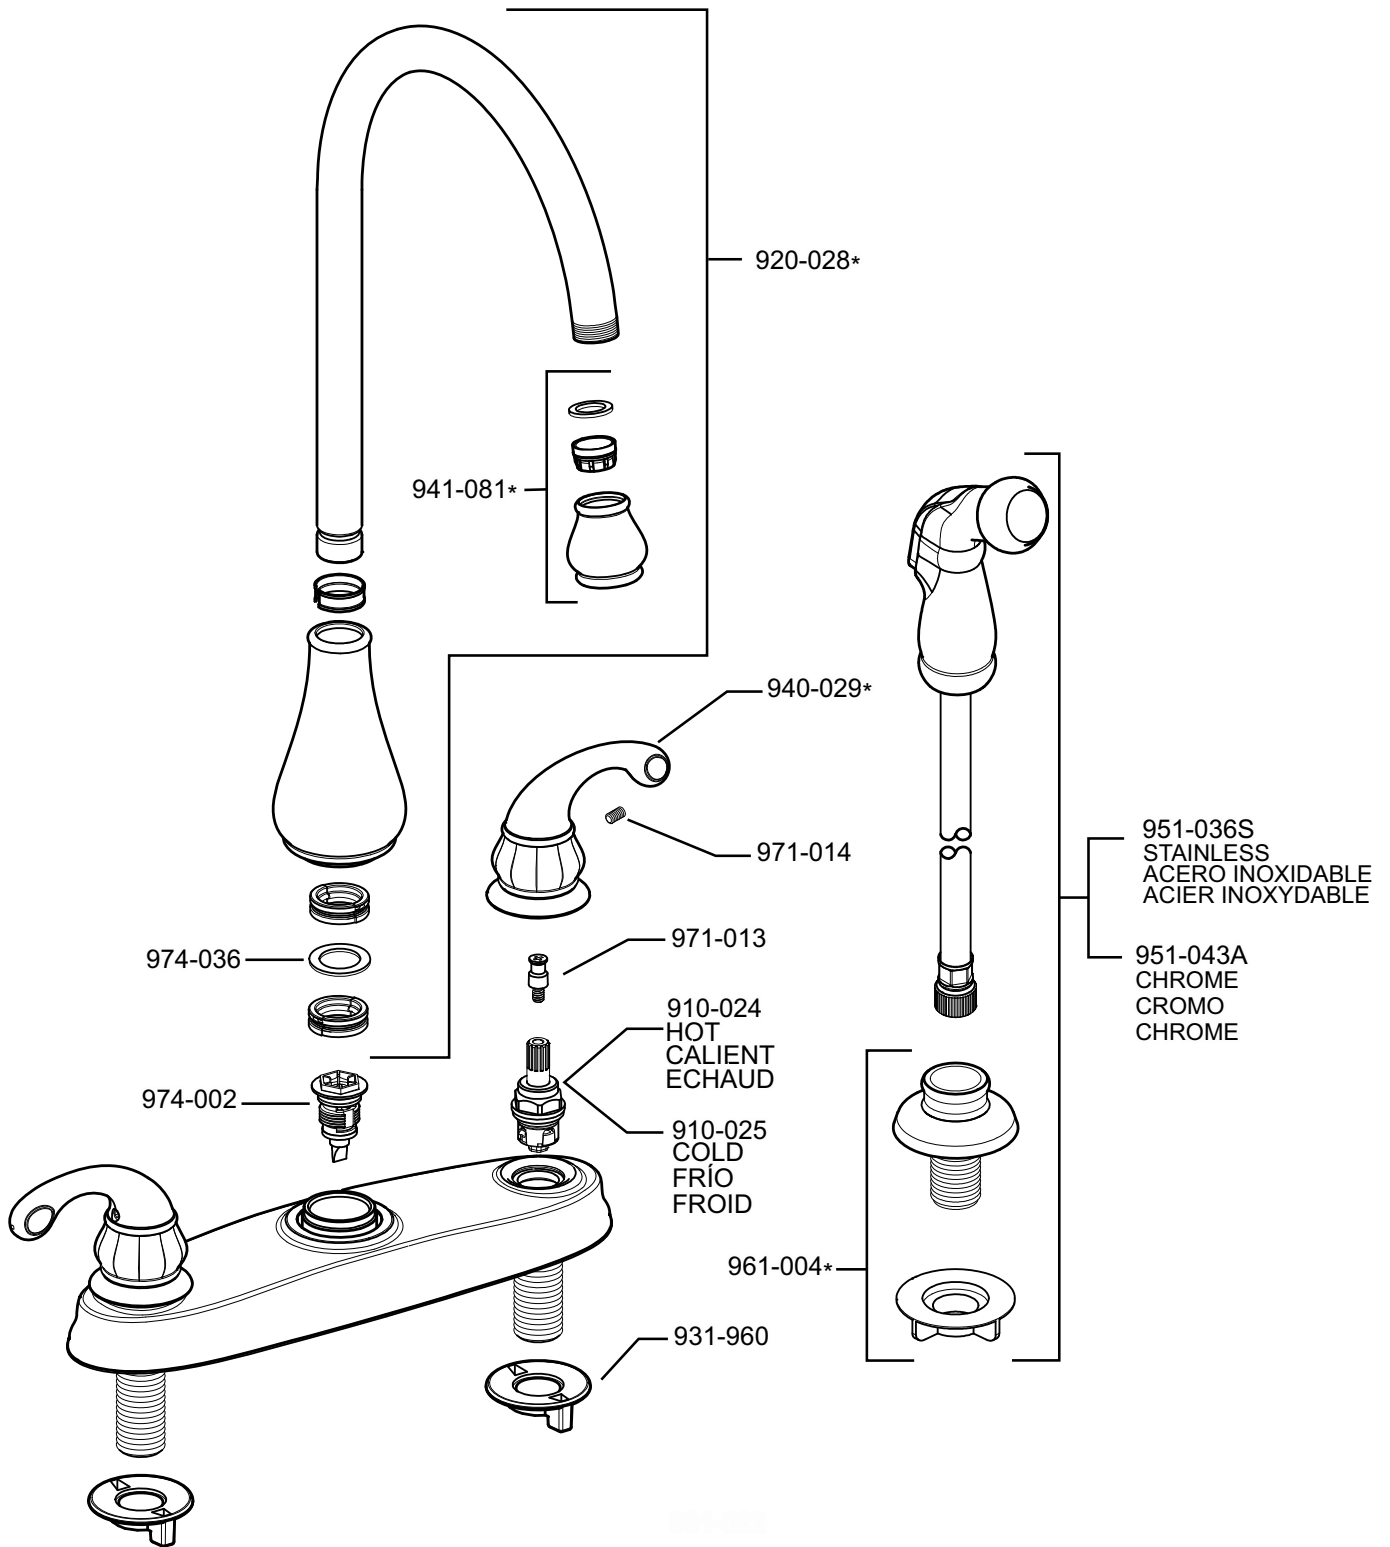

# PARTS EXPLOSION

## 36 Series Treviso™ Collection Two-Handle Kitchen Faucet

**FINISHES** \* Indicates Finish

A Polished Chrome	M Almond	U Rustic Bronze
B Black	N Antique Bronze	V PVD Polished Brass
E Rustic Pewter	P Polished Brass	W White
D PVD Polished Nickel	Q Satin Brass	Y Tuscan Bronze
J PVD Brushed Nickel	R Copper	Z Oil-Rubbed Bronze
K Satin Nickel	S Stainless Steel	
L Satin Stainless	T Biscuit	