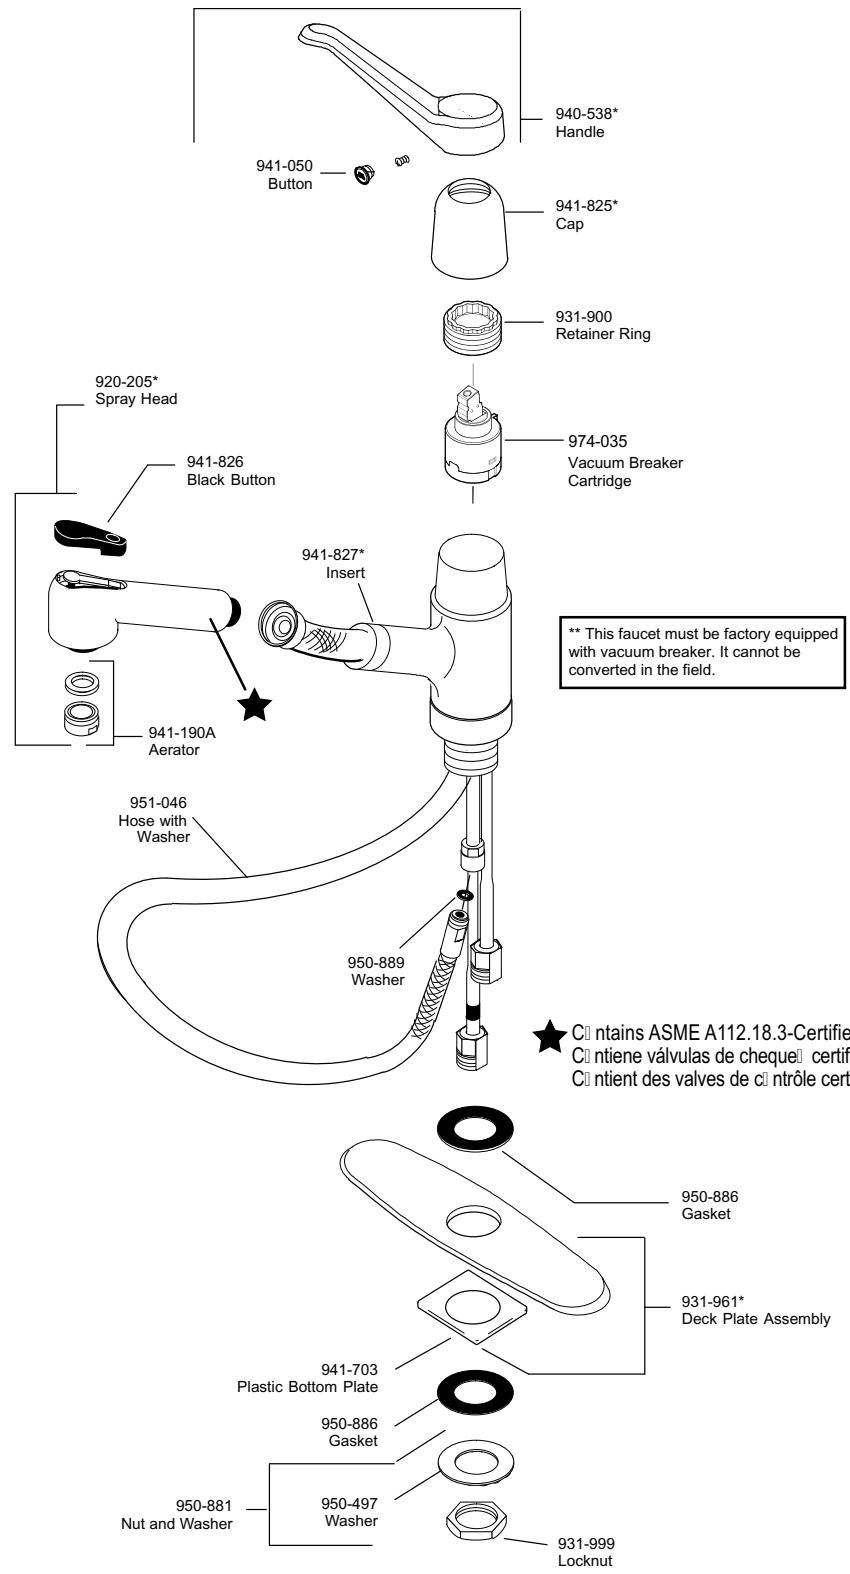

### 538 Series Pull-Out Kitchen Faucet

**FINISHES \*** Indicates Finish

A Polished Chrome	M Aluminum	U Rustic Bronze
B Black	N Antique Bronze	V PVD Polished Brass
E Rustic Pewter	P Polished Brass	W White
D PVD Polished Nickel	Q Satin Brass	Y Tuscan Bronze
J PVD Brushed Nickel	R Copper	Z Oil-Rubbed Bronze
□ Satin Nickel	S Stainless Steel	
L Satin Stainless	T Biscuit	

**1-800-PFAUCET** www.pricepfinder.com  
 19701 DaVinci, Lake Forest, CA 92610

All finishes not available in all parts  
 Kitchen

EX-538-01

10/24/06