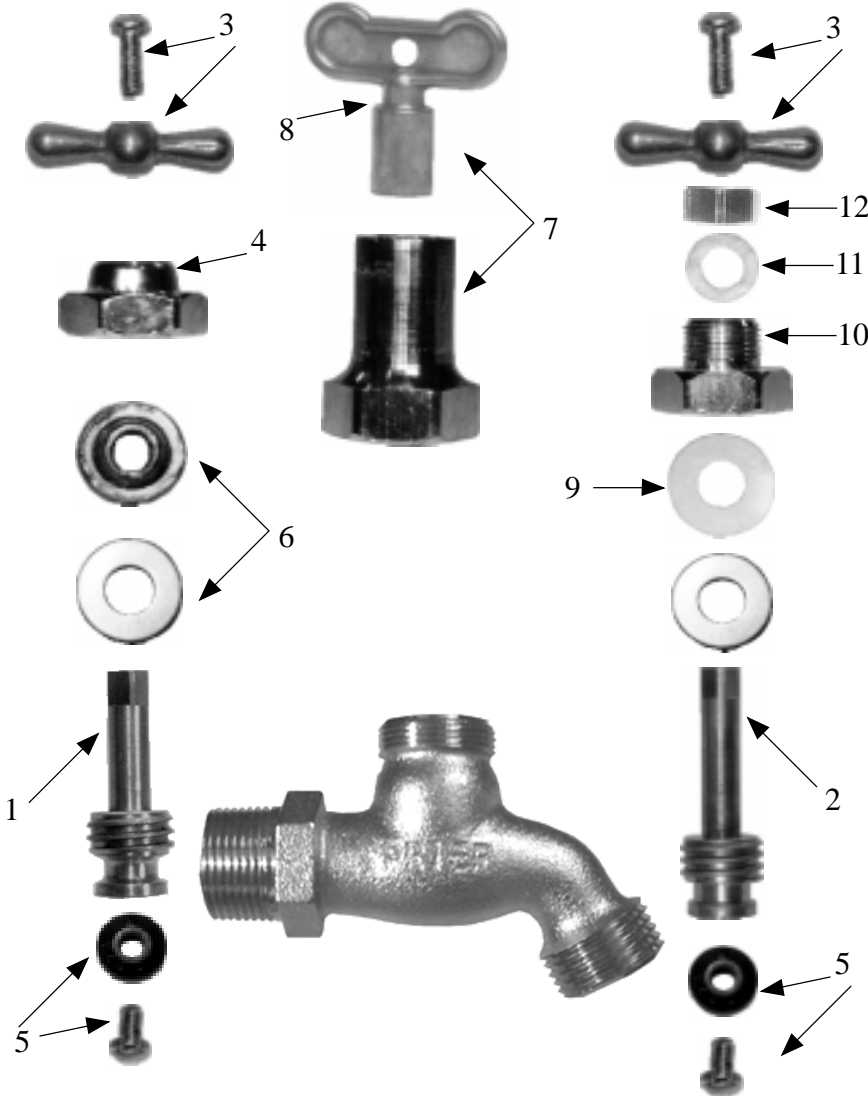

Click On The Blue Box Of The Part Number You Need

13907 Century Lane
Grandview, MO 64030
800-362-9055
Fax 800-362-1463

C-138

Parts for Hose Bibbs

| ID | Part No. | Description |
|-----|-------------|-----------------------------|
| 1,5 | 231-0001 | Stem Assy for C-138 |
| 2,5 | 231-0002 | Stem Assy for C-138ST |
| 3 | C-138KT-801 | T Handle & Screw |
| 4 | 310-1012 | Packing Nut for C-138 |
| 5 | C-135KT-802 | Seat Washer Replacement Kit |
| 6 | C-134KT-803 | Packing Kit For C-138 |
| 6,7 | C-134KT-804 | Loose Key Conversion Kit |
| 8 | C-108KT-808 | Loose Key Only |
| 9 | 390-0001 | Packing for C-138ST |
| 10 | 310-0005 | Valve Stem Cap for C-138ST |
| 11 | 393-0001 | Stuffing Box Packing |
| 12 | 310-0006 | Stuffing Box for C-138ST |