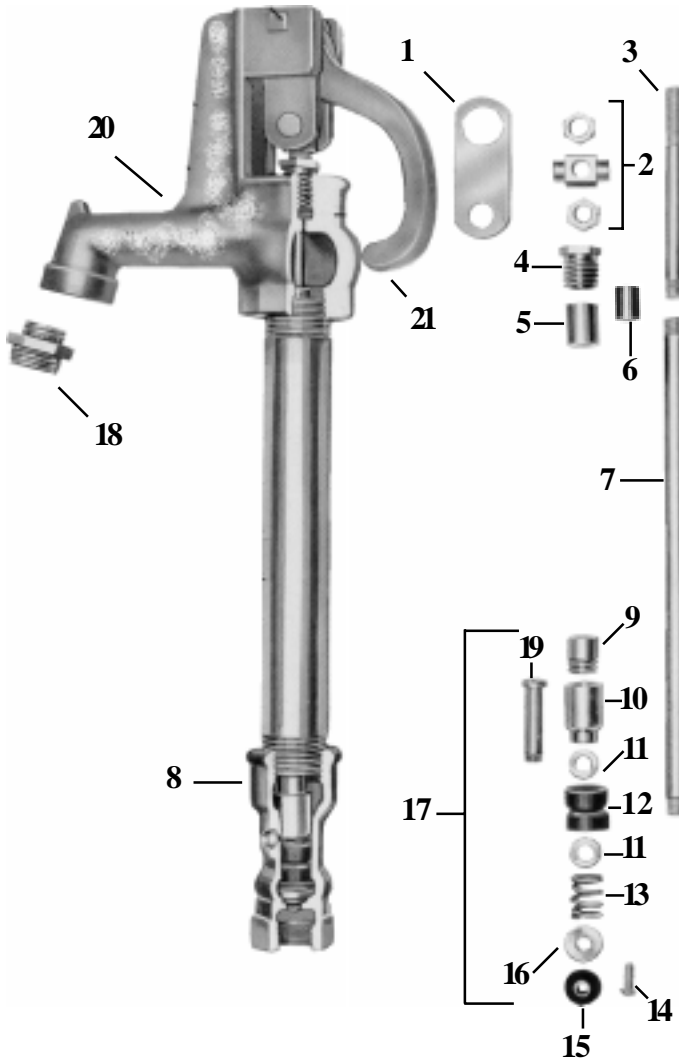

Click On The Blue Box Of The Part Number You Need

13907 Century Lane  
Grandview, MO 64030  
800-362-9055  
Fax 800-362-1463

**C-250**

## Parts for C-250 Ground Hydrants

ID	Part No.	Description
1	324-1004	Draw Straps-Pair
2	232-0001	Pivot Connector & Nuts
3	314-0002	Stainless Steel Rod
4	310-0010	Packing Nut
5	346-0001	Valve Stem Packing
6	Contact Prier	Rod Connector
7	314-0003	7/16" Extension Rod
8	310-0011	Valve Body for C-250
9	310-0012	Brass Plunger Bushing for C-250
10	310-0013	Brass Plunger Body for C-250
11	320-0003	Brass Washer-Pair for C-250
12	340-0002	Cup Leathers-Pair for C-250
13	324-1005	Stainless Steel Spring for C-250
14	314-0004	Bibb Washer Retainer Screw
15	346-0002	3/8" L Beveled Bibb Washer
16	320-0004	Brass Threaded Washer
17	C-250-021	Plunger Assembly-Complete
18	310-0014	Hose Thread Adapter
19	310-1015	Brass Plunger Bolt
20	301-0004	Cast Iron Head for C-250
21	301-0001	Cast Iron Handle for C-250
	C-250-801	Overhaul Kit, incl 1,2,4,5,17