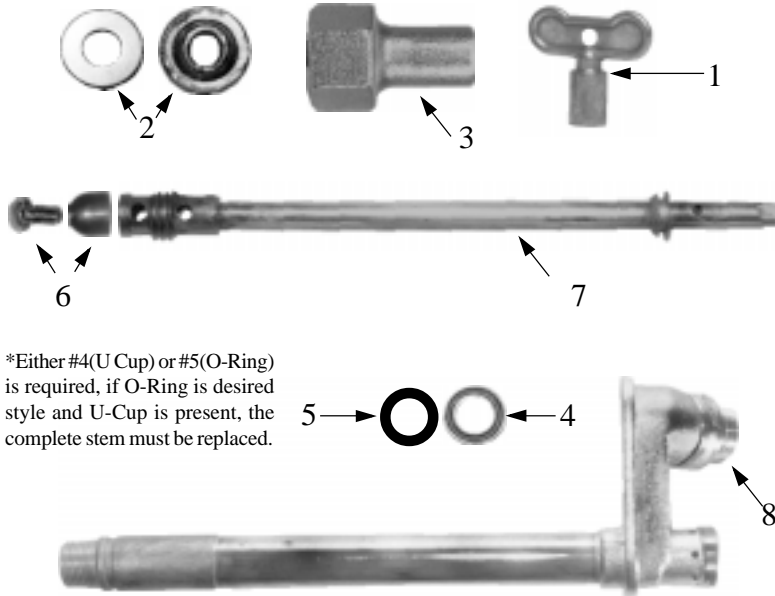

Click On The Blue Box Of The Part Number You Need

13907 Century Lane  
 Grandview, MO 64030  
 800-362-9055  
 Fax 800-362-1463

**C-534**

Parts

ID	Part No.	Description
1	C-108KT-808	Operating Key
2	C-134KT-803	Packing Kit
3	300-1021	Valve Stem Cap for C5434
4	340-1018	U-Cup Drain Seal*
5	336-0001	O-Ring Drain Seal*
4,5,6	C-434KT-802	Seat Washer Kit
8	C-434KT-806	Vacuum Breaker Replacement Kit
5,6,7	231-01CC	CC Replacement Stem 4 <sup>9</sup> / <sub>16</sub> " OAL
	231-0304	4" Replacement Stem 7 <sup>1</sup> / <sub>16</sub> " OAL
	231-0306	6" Replacement Stem 9 <sup>1</sup> / <sub>16</sub> " OAL
	231-0308	8" Replacement Stem 11 <sup>1</sup> / <sub>16</sub> " OAL
	231-0310	10" Replacement Stem 13 <sup>1</sup> / <sub>16</sub> " OAL
	231-0312	12" Replacement Stem 15 <sup>1</sup> / <sub>16</sub> " OAL
	231-0314	14" Replacement Stem 17 <sup>1</sup> / <sub>16</sub> " OAL
	231-0318	18" Replacement Stem 21 <sup>1</sup> / <sub>16</sub> " OAL
	231-0324	24" Replacement Stem 27 <sup>1</sup> / <sub>16</sub> " OAL