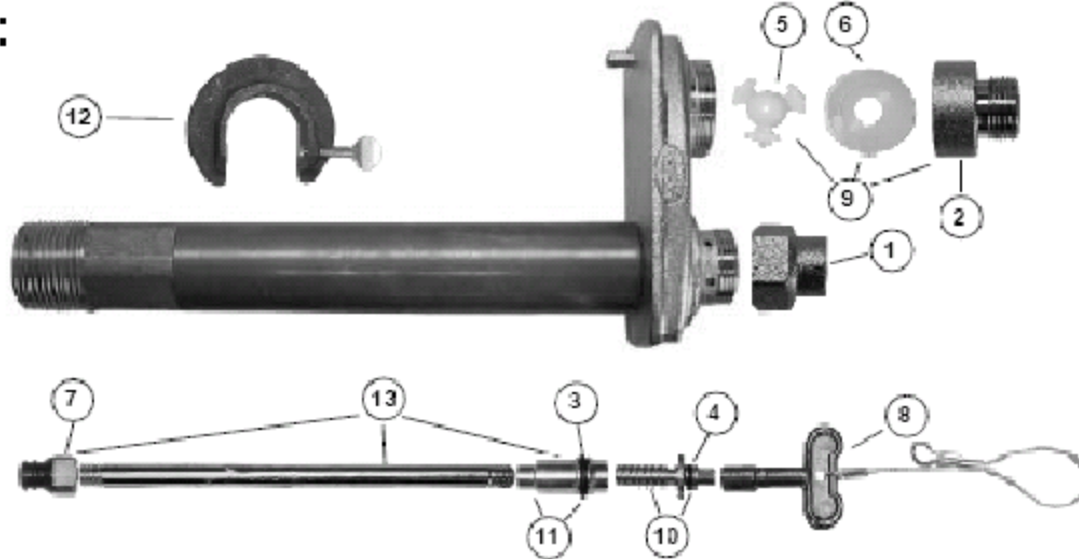

Click On The Blue Box Of The Part Number You Need

New Style C-634

PARTS:

I	PART NO.	DESCRIPTION
1	300-6003	Valve Stem Cap-Brass
2	300-6004	Hose Piece-Brass
3	336-0001	O-Ring for Worm Sleeve-Brass
4	336-6001	O-Ring for Worm Drive-Buna
5	337-6001	Stop Check
6	346-6001	Check Washer
7	399-6001	Stopper—Brass & EPDM
8	C-108KT-808	Operating Key on Lanyard
9	C-634KT-806	Vacuum Breaker & Check Valve Assbly
10	C-634KT-809	Worm Drive Assbly –Brass
11	C-634KT-808	Worm Sleeve Assbly-Brass
12	C-634WCR	Wall Clamp Ring-Iron
13	231-06CC	Stem for CC C-634 2 13/18" OAL
	231-0604	Stem for 04 C-634 4 11/16" OAL
	231-0606	Stem for 06 C-634 6 11/16" OAL
	231-0608	Stem for 08 C-634 8 11/16" OAL
	231-0610	Stem for 10 C-634 10 11/16" OAL
	231-0612	Stem for 12 C-634 12 11/16" OAL
	231-0614	Stem for 14 C-634 14 11/16" OAL
	231-0618	Stem for 18 C-634 18 11/16" OAL
	231-0624	Stem for 24 C-634 24 11/16" OAL