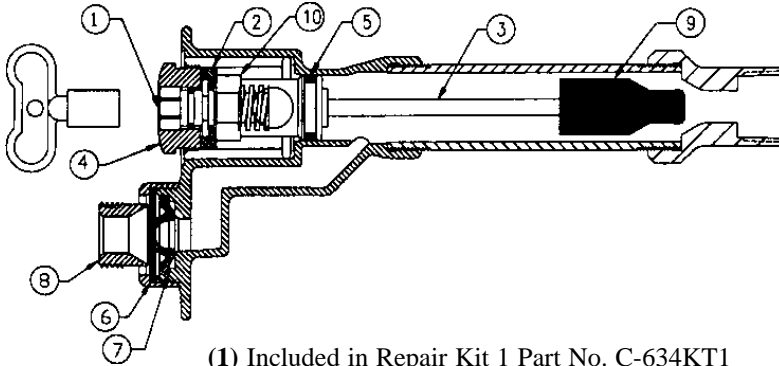

- (1) Included in Repair Kit 1 Part No. C-634KT1
- (2) Included in Repair Kit 2 Part No. C-634KT2

ID	Part No.	Description
1	392-4005	Drive Screw Assembly (2)
2	391-4008	Retainer Seal (1) (2)
3	Call Prier	Operating Rod
4	310-4009	Face Nut (1)
5	340-6005	O-Ring (1) (2)
6	340-6006	Diverter Diaphragm (2)
7	340-6007	Diverter Check Spider (2)
8	310-6008	Hose Piece (2)
9	395-6009	Plunger (1) (2)
10	310-6010	Drive Sleeve (2)
11	C-235-007	Operating Key
6,7,8	310-6011	Vacuum Breaker Assembly